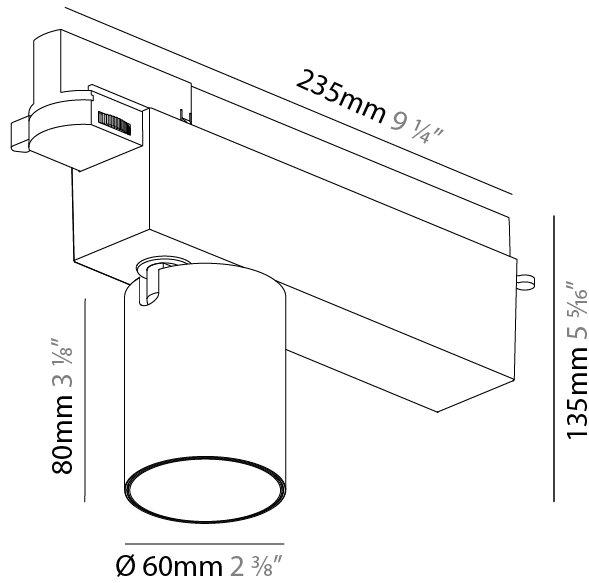

GENERAL

Series: Centriq
Subseries: Centriq 60
Brand: Prolicht
Division: Architectural
Mounting Type: Track
Mounting Location: Ceiling
Subcategory: Spots

PHYSICAL

Shape: Cylinder
Diameter (mm): 60
Diameter (in): 2 3/8
Length (mm): 235
Length (in): 9 1/4
Height (mm): 135
Height (in): 5 5/16
Light Distribution: Adjustable / Direct
Weight (kg): 0.7
Weight (lbs): 1.54
Installation Requirement: Track or profile system
Fixture Finish: SSR / BKV / CWI / CRY / HAB / UFT / ITA / RUA / FTG / MYG / LOD / PUS / FRO / FUP / KIA / POP / BLS / SPG / MEY / GOH / GUM / CHC / COM / ABZ / JAG / OBR / MOS / ROR
Fixture Material: Aluminum Die Cast

ELECTRICAL

Lamp Type: LED (Zhaga Standard)
Input Wattage (W): 12 / 15
Total Output Wattage (W): 10.8 / 13.5
Dimming: Tri-Mode (Non-Dimming and Phase Dimming (120Vac only) and 0-10V Dimming)
Driver Included: Yes
Driver Location: Integrated
Driver Type: Constant Current - Universal
Driver Class: Class 2
Input Voltage (V): 120 - 277
Constant Current (MA): 350

LED

Number of LEDs: 1
Color Temperature (°K): 2700 / 3000 / 3500 / 4000
Max. Delivered Lumen (lm): 520 / 580 / 627 / 640
Nominal Lumen (lm): 960 / 1070 / 1156 / 1180
CRI: >90 CRI
Lamp Life (hrs): 50000
Upon Request: Special Color Temperature Special Led

OPTICAL

Beam Angle: 8
Adjustability: Rotational 340°; Tilt 90°
Upon Request: Special Beam Angles

RATINGS AND CERTIFICATIONS

Certified By: Certified for North American Standards
IP rating: IP20